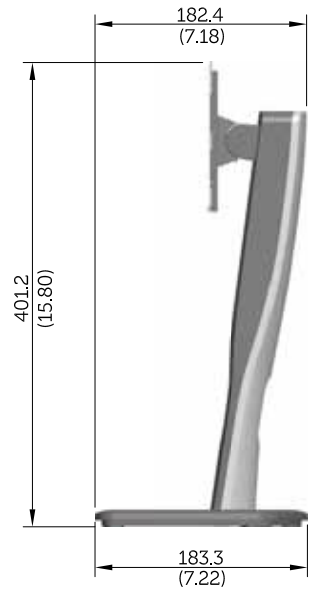

P1913 Outline Dimensions

Norminal Dimensions

Unit: mm (inch)

Back view of Monitor without stand

P1913S Outline Dimensions

Nominal Dimensions
Unit: mm (inch)

Back view of Monitor without stand

P2213 Outline Dimensions

Nominal Dimensions
Unit: mm (inch)

Back view of Monitor without stand