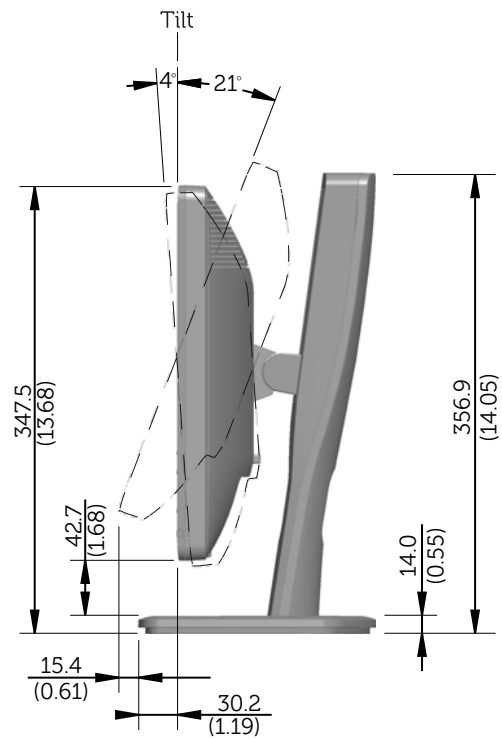

P1913 Outline Dimensions

Norminal Dimensions

Unit: mm (inch)

Back view of Monitor without stand

P1913S Outline Dimensions

Nominal Dimensions
Unit: mm (inch)

Back view of Monitor without stand

P2213 Outline Dimensions

Nominal Dimensions
Unit: mm (inch)

Back view of Monitor without stand