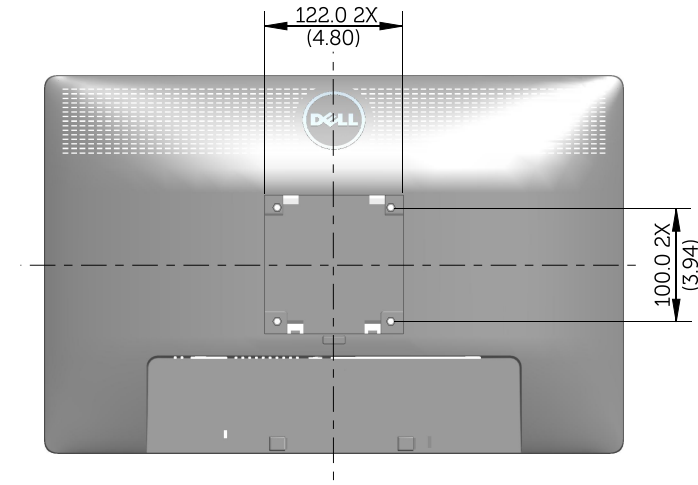

P1913 Outline Dimensions

Norminal Dimensions

Unit: mm (inch)

Back view of Monitor without stand

P1913S Outline Dimensions

Nominal Dimensions
Unit: mm (inch)

Back view of Monitor without stand

P2213 Outline Dimensions

Nominal Dimensions
Unit: mm (inch)

Back view of Monitor without stand