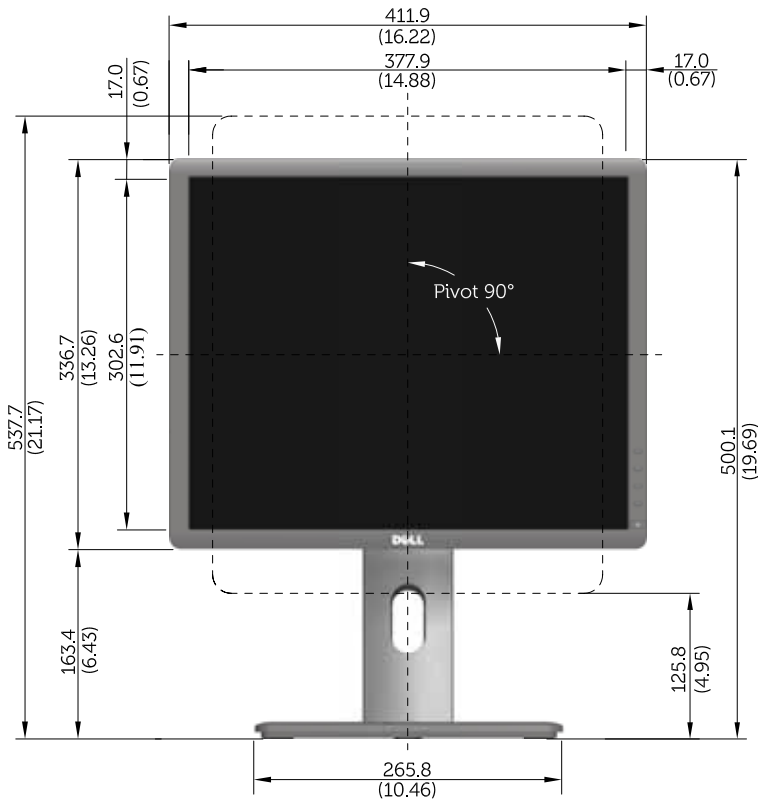

P1913 Outline Dimensions

Norminal Dimensions

Unit: mm (inch)

Back view of Monitor without stand

P1913S Outline Dimensions

Nominal Dimensions
Unit: mm (inch)

Back view of Monitor without stand

P2213 Outline Dimensions

Nominal Dimensions
Unit: mm (inch)

Back view of Monitor without stand